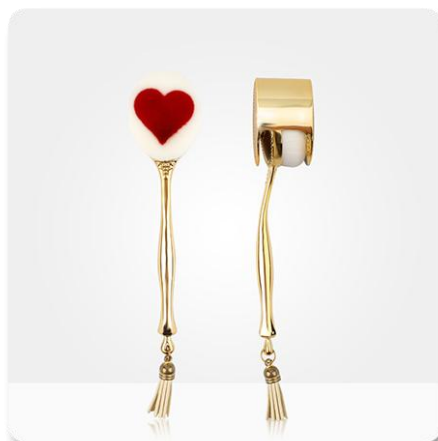

- ◆ Model: JM030
- ◆ Package : other
- ◆ Weight:92g
- ◆ Color: blue, pink
- ◆ Material : ABS stalk + fibrous hair
- ◆ size : 5*11 CM

Comma face brush

Price: 0.8\$

◆ Basic Information

- ◆ Model: JM005
- ◆ Package : other
- ◆ Weight:48g
- ◆ Color: white
- ◆ Material : ABS stalk + fibrous hair
- ◆ size : 5*7.5 CM

Palace style makeup brush

Price: 2.2\$

◆ Basic Information

- ◆ Model: GJ033
- ◆ Package : Gift Package
- ◆ Weight:50g
- ◆ Color: gold
- ◆ Hair quality: Electroplated metal
- ◆ size : 21cm

Mini double sided brush dual effect 3D

Price: 0.8\$

◆ Basic Information

- ◆ Model: JM029
- ◆ Weight: 27g
- ◆ Color: pink, blue
- ◆ Material : ABS stalk + fibrous hair
- ◆ size : 4.6*3.6 CM

Nano chrome glass nail files

Price: 4.5\$

◆ Basic Information