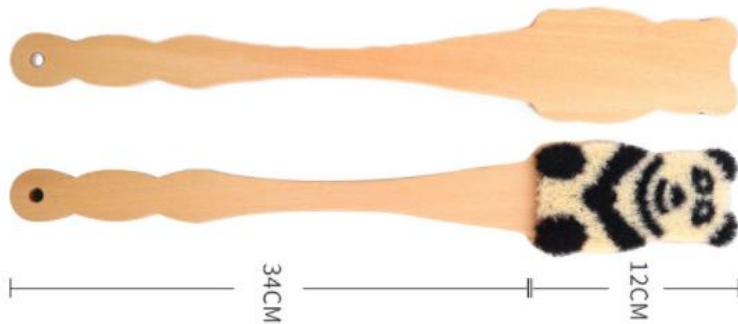

◆ Basic Information

- Model: GJ040
- Package : other
- Weight:167g
- Material : Fiber and wooden handle
- size : 46*73 cm
- Main function:Soft and comfortable.