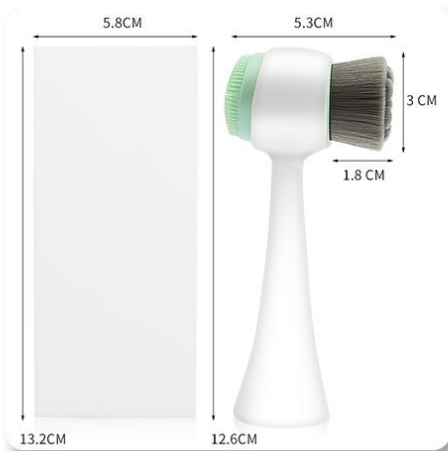

Double-sided Ruyi Cleansing Brush

Price: 0.9$

◆ Basic Information

- Model: GJ017
- Package : other
- Weight:56g
- Color: White
- Material : Fiber wool + silicone + plastic handle
- size : 12.6cm*5.3cm
- Main function: Cleans the face, exfoliates and smooths the skin