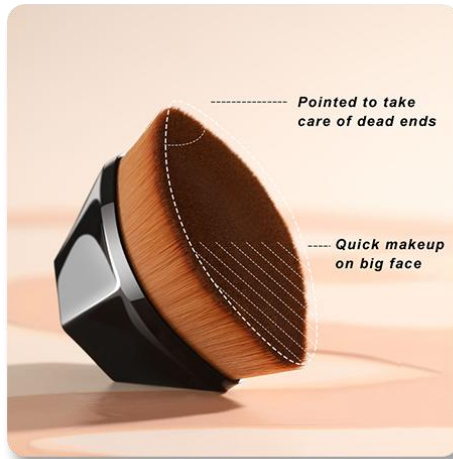

Skincare Massage Roller

Price: 2.4\$

◆ Basic Information

- ◆ Model: YQ035A
- ◆ Color: pink, white
- ◆ Material: Metal roller + ABS handle
- ◆ Packing: Gift box
- ◆ Size: 13.6 * 4.5 CM
- ◆ Weight: 77.8g
- ◆ Function: anti-puffiness, remove wrinkles, shape contour

Iron type foundation brush

Price: 0.1\$

◆ Basic Information

- ◆ Model: GJ077
- ◆ Package : other
- ◆ Weight:53g
- ◆ Color: black
- ◆ Hair quality: pbt fiber bristles
- ◆ size : 6cm*3cm

Portable telescoping lip brush

Price: 0.9\$

◆ Basic Information

- ◆ Model: GJ088
- ◆ Color: pink, white, black, golden
- ◆ Material: man-made fiber+Aluminum tubes
- ◆ Packing: Gift box
- ◆ Size: stretch 9.4*1 CM shrink 11.2*0.9 CM
- ◆ Weight: 6g
- ◆ Function: Lip makeup tools

Boat Type 55 Magic Base Makeup Brush

Price: 1.4\$

◆ Basic Information

- ◆ Model: GJ011
- ◆ Package : EVA+ paper box
- ◆ Weight:38.6g
- ◆ Color: black
- ◆ Hair quality: Fiber wool/ABS handle
- ◆ size : 4.3cm*6.2cm