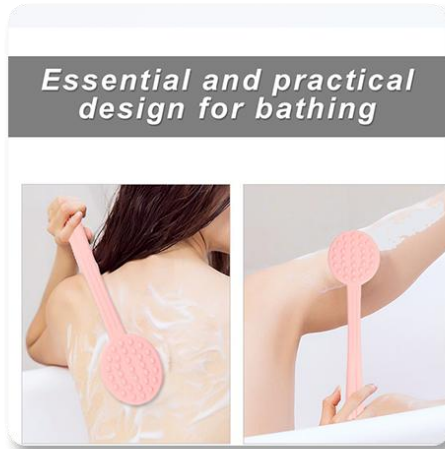

Bath and massage dual-purpose bath brush

Price: 2$

◆ Basic Information

- Model: GJ031
- Package : other
- Weight: ?g
- Color: White
- Hair quality: ABS material
- size : 31cm*7.5cm