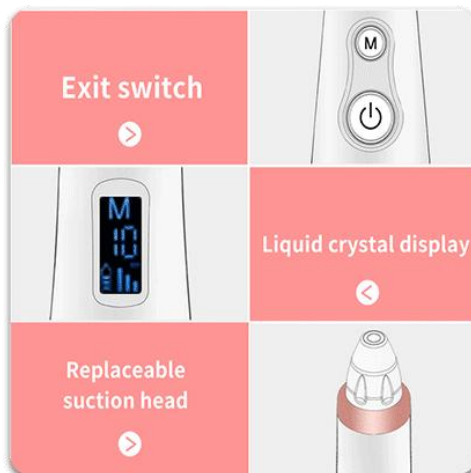

Blackhead suction beauty instrument (with LCD)

Price: 4$

◆ Basic Information

- Model: YQ011
- Packaging Accessories: host + 3 accessory heads + USB cable+3 filter cotton + 2 sealing rings
- Power Supply Mode: lithium battery 400mA
- Working Time: 2h
- Rated Power: 2.5W
- Material: ABS, PC
- Size: 200 * 41 * 41mm
- Net Weight: 200g