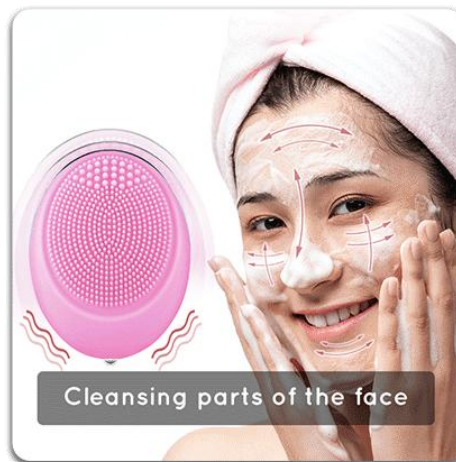

Mini Electric Facial Cleansing Brush

Price: 2$

◆ Basic Information

- Model: YQ004
- Battery: AAA battery, non-rechargeable
- Color: blue, green, black, pink, rose
- Material: Silicone
- Packing: PS transparent box + color card
- Size: 4.3CM*5.8CM*3CM
- Net Weight: 39.2g
- waterproof Level: IPX7
- Usage: 1-2 minutes / time, about 110 times