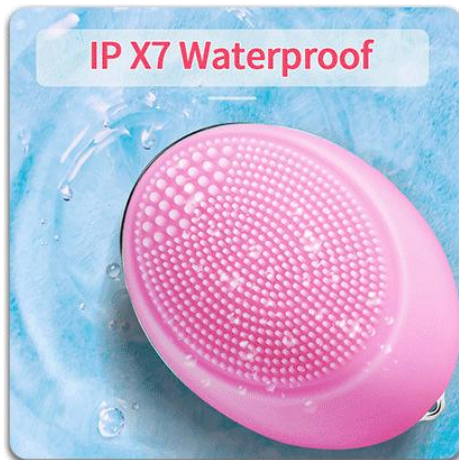

◆ Main function: Use with cosmetics

Retractable blush brush with lid

Price: 9.5\$

◆ Basic Information

- ◆ Model: GJ018
- ◆ Package : other
- ◆ Weight:48g
- ◆ Color: black
- ◆ Hair quality:Fiber wool/ABS plastic
- ◆ size :8.2cm*3.7cm

Mini Electric Facial Cleansing Brush

Price: 2\$

◆ Basic Information

- ◆ Model: YQ004
- ◆ Battery: AAA battery, non-rechargeable
- ◆ Color: blue, green, black, pink, rose
- ◆ Material: Silicone
- ◆ Packing: PS transparent box + color card
- ◆ Size: 4.3CM*5.8CM*3CM
- ◆ Net Weight: 39.2g
- ◆ waterproof Level: IPX7
- ◆ Usage: 1-2 minutes / time, about 110 times