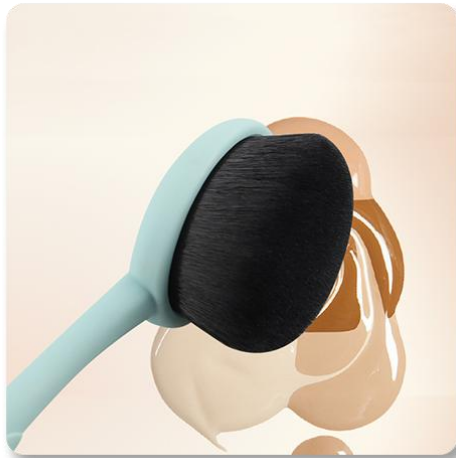

Green toothbrush type foundation brush

Weight: 20 grams
Size: 18cm*3cm