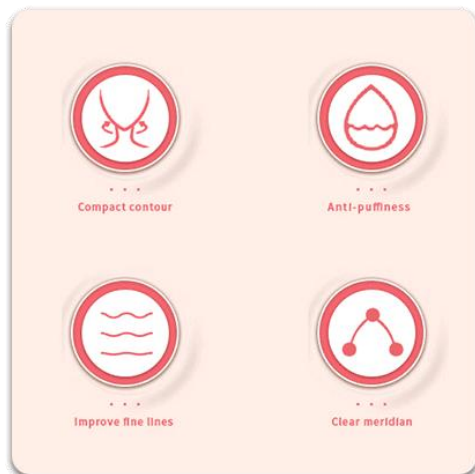

Beauty Roller (Metal Model)

Price: 2.4$

◆ Basic Information

- Model: YQ034A
- Color: pink, white
- Material: Metal roller + ABS handle
- Packing: Gift box
- Size: 14.2*4.5*2.3cm
- G. W. : 133g
- Function: anti-puffiness, remove wrinkles, shape contour