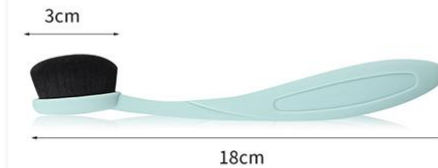

Price: 0.3$

◆ Basic Information

- Model: GJ076
- Package : other
- Weight:21g
- Color: green
- Hair quality: ABS+fiber wool
- size : 18*3*1.8cm