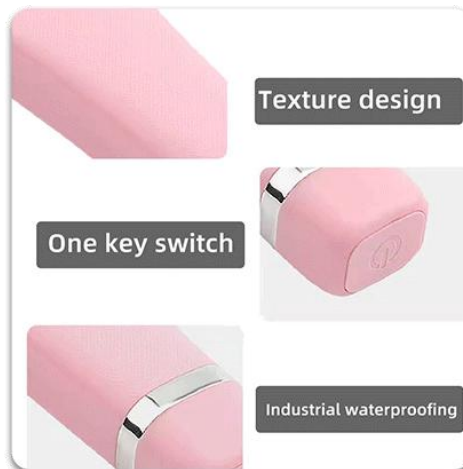

Electric Facial Massager

Price: 2$

◆ Basic Information

- Model: YQ028
- Power Supply : 1 * AAA Battery (replaceable)
- Color: pink, green
- Material: ABS
- Packing: Paper box
- Weight: 31g
- Size: 11.8 * 4.2 * 1.8 cm
- Function: massage face skin