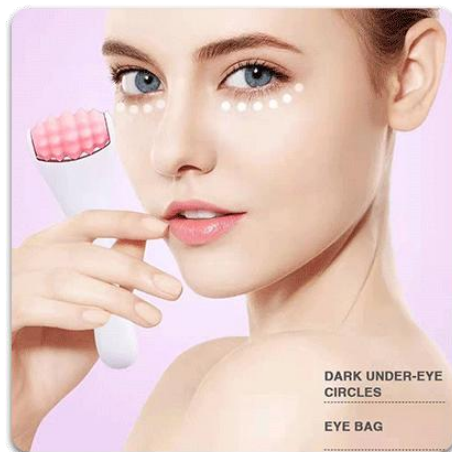

Eye massager (silicone type)

Price: 0.8\$

◆ Basic Information

- ◆ Model: YQ033B
- ◆ Handle Color: White, Pink
- ◆ Silicone Color: Pink, Green, Yellow, Rose
- ◆ Material: ABS+ Silicone
- ◆ Packing: Paper box
- ◆ Size: 7.8 * 2.8CM
- ◆ Weight: 8.8g
- ◆ Function: massage eye skin, relieve muscle soreness around eyes