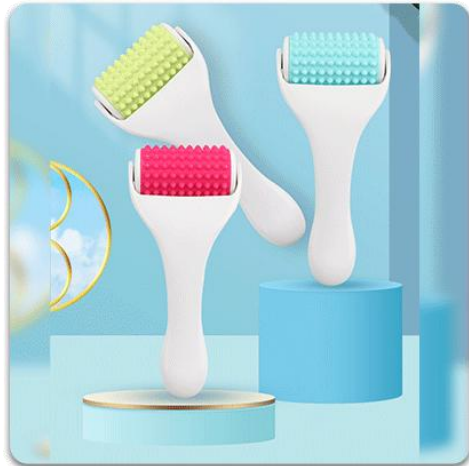

Eye massager (silicone type)

Price: 0.8\$

◆ Basic Information

- ◆ Model: YQ033B
- ◆ Handle Color: White, Pink
- ◆ Silicone Color: Pink, Green, Yellow, Rose
- ◆ Material: ABS+ Silicone
- ◆ Packing: Paper box
- ◆ Size: 7.8 * 2.8CM
- ◆ Weight: 8.8g
- ◆ Function: massage eye skin, relieve muscle soreness around eyes

Multi-function Silicone Massage Roller

Price: 2.5\$

◆ Basic Information

- ◆ Model: YQ037B
- ◆ Roller Color: Yellow blue rose red
- ◆ Handle Color: white, pink
- ◆ Material: Silicone + ABS
- ◆ Packing: Paper box
- ◆ Size: 19cm*8.8cm*4.2cm
- ◆ Weight: 124g
- ◆ Function: Scalp and body massage, promote blood circulation, relieve muscle tension, relieve body fatigue